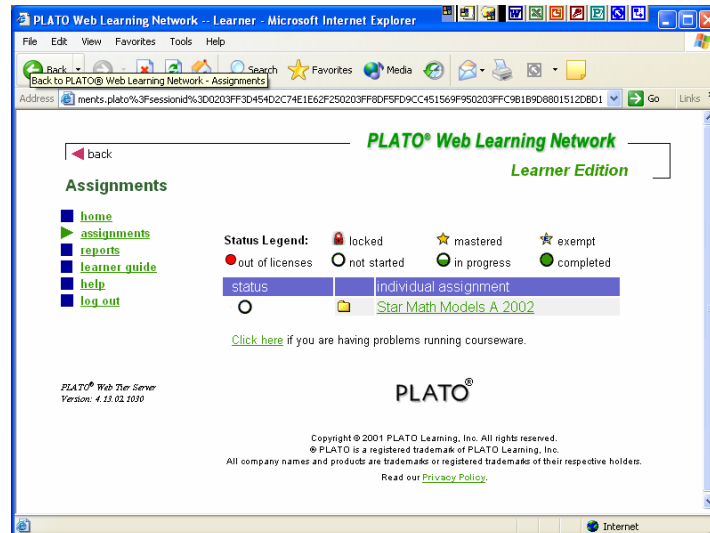

If your browser tells you to restart your computer, do so and return to:
<http://aldine-platoweb.aldine.k12.tx.us>

Type in Plato Name:

Group Name:

Click Send

If you have not entered a password, this screen will appear. Enter your password twice, exactly the same.

This will be the screen you see to choose your lessons.

Click on the lesson in which you have been enrolled. Continue clicking on the underlined green words until the desired lesson opens.