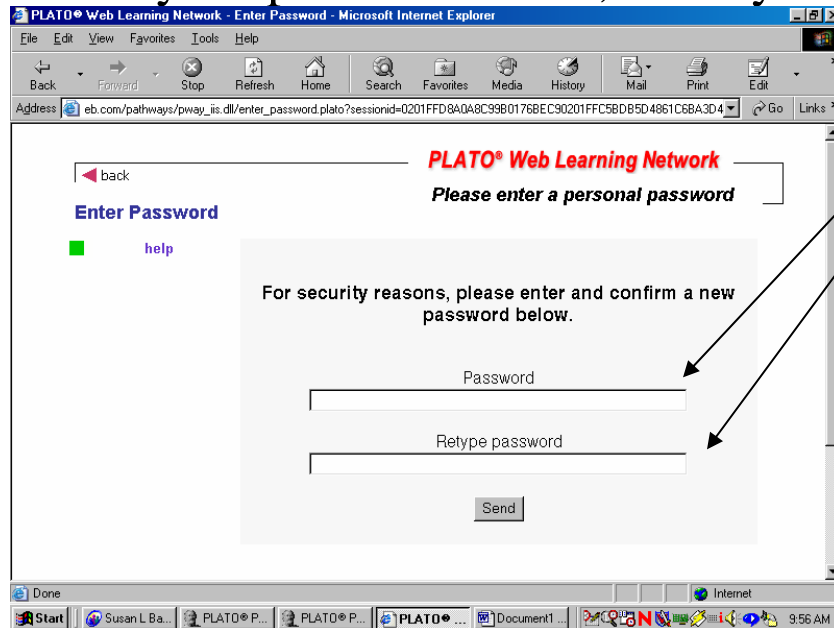

If your browser tells you to restart your computer, do so and return to:
<http://aldine-platoweb.aldine.k12.tx.us>

Type in Plato Name:

Group Name:

Click Send

If you have not entered a password, this screen will appear. Enter your password twice, exactly the same.

This will be the screen you see to choose your lessons.

Click on the lesson in which you have been enrolled. Continue clicking on the underlined green words until the desired lesson opens.