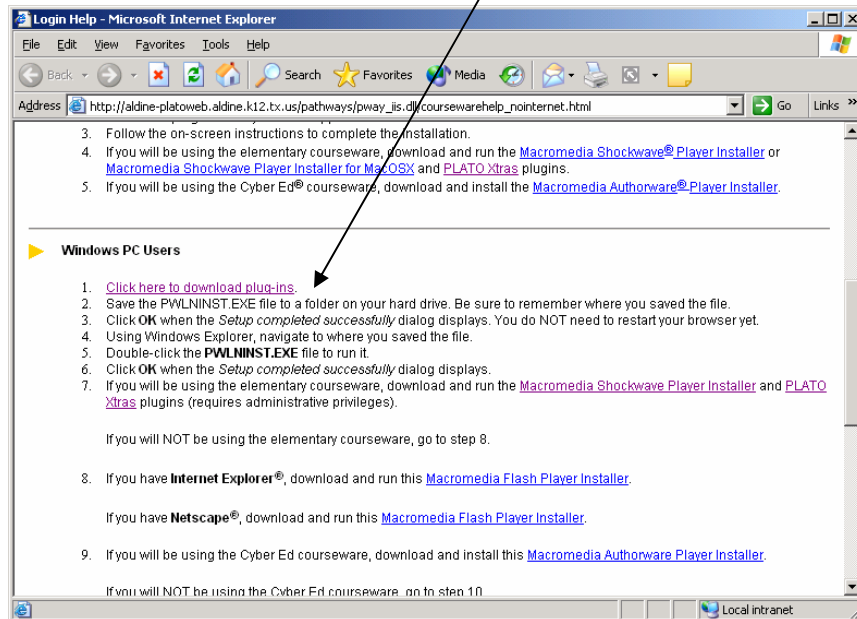

Click on BROWSER PLUG-INS
Scroll down to Windows PC Users:

1. "Click here to download plug-ins."