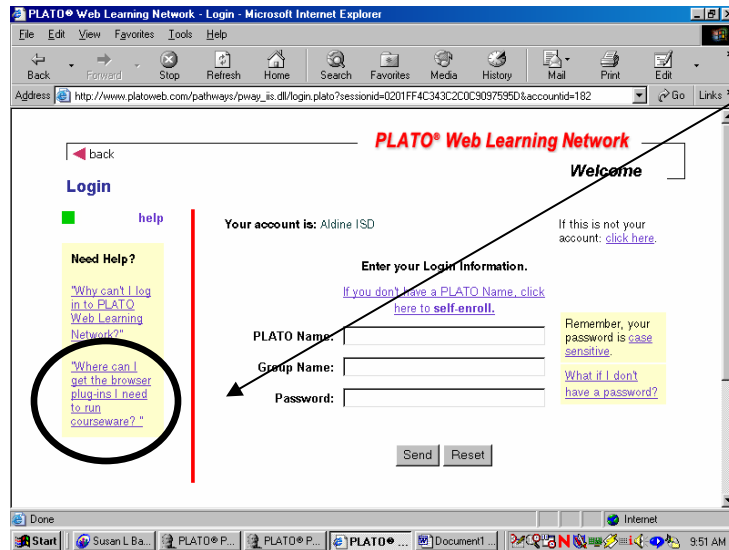

URL Address: www.aldine.k12.tx.us

Open Students.
Click PLATO
Click grade level

The first time you log on, you need to run the Plato Plug-in. Click the browser plug-ins.

Click on BROWSER PLUG-INS
Scroll down to Windows PC Users:

1. "Click here to download plug-ins."

Click on OPEN

Allow the plug-ins to run.

Next, click **Macromedia Flash Player (#8)** for INTERNET EXPLORER. Select Open and let it run.

Close this window by clicking on the X in the upper right corner. Now you will see your Plato home page.