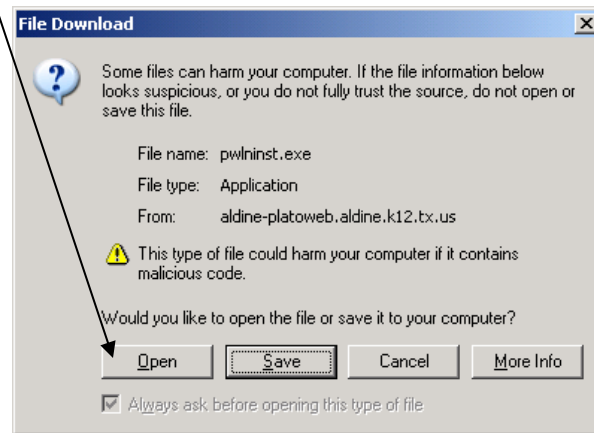

1. "Click here to download plug-ins."

Click on OPEN

Allow the plug-ins to run.

Next, click **Macromedia Flash Player (#8)** for INTERNET EXPLORER. Select Open and let it run.

Close this window by clicking on the X in the upper right corner. Now you will see your Plato home page.