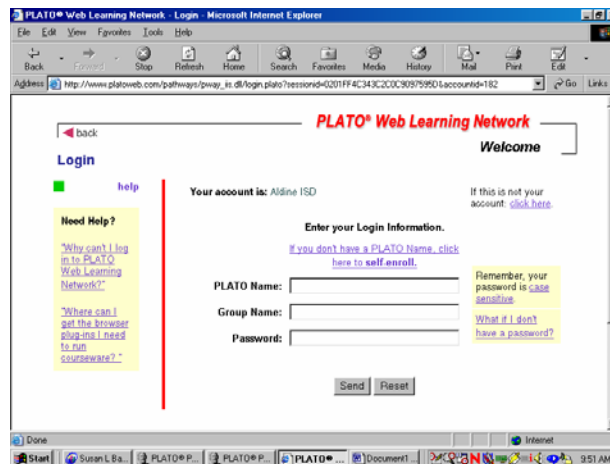

1. "Click here to download plug-ins."

Click on OPEN

Allow the plug-ins to run.

Next, click **Macromedia Flash Player (#8)** for INTERNET EXPLORER. Select Open and let it run.

Close this window by clicking on the X in the upper right corner. Now you will see your Plato home page.

If your browser tells you to restart your computer, do so and return to:
<http://aldine-platoweb.aldine.k12.tx.us>

Type in Plato Name:

Group Name:

Click Send

If you have not entered a password, this screen will appear. Enter your password twice, exactly the same.