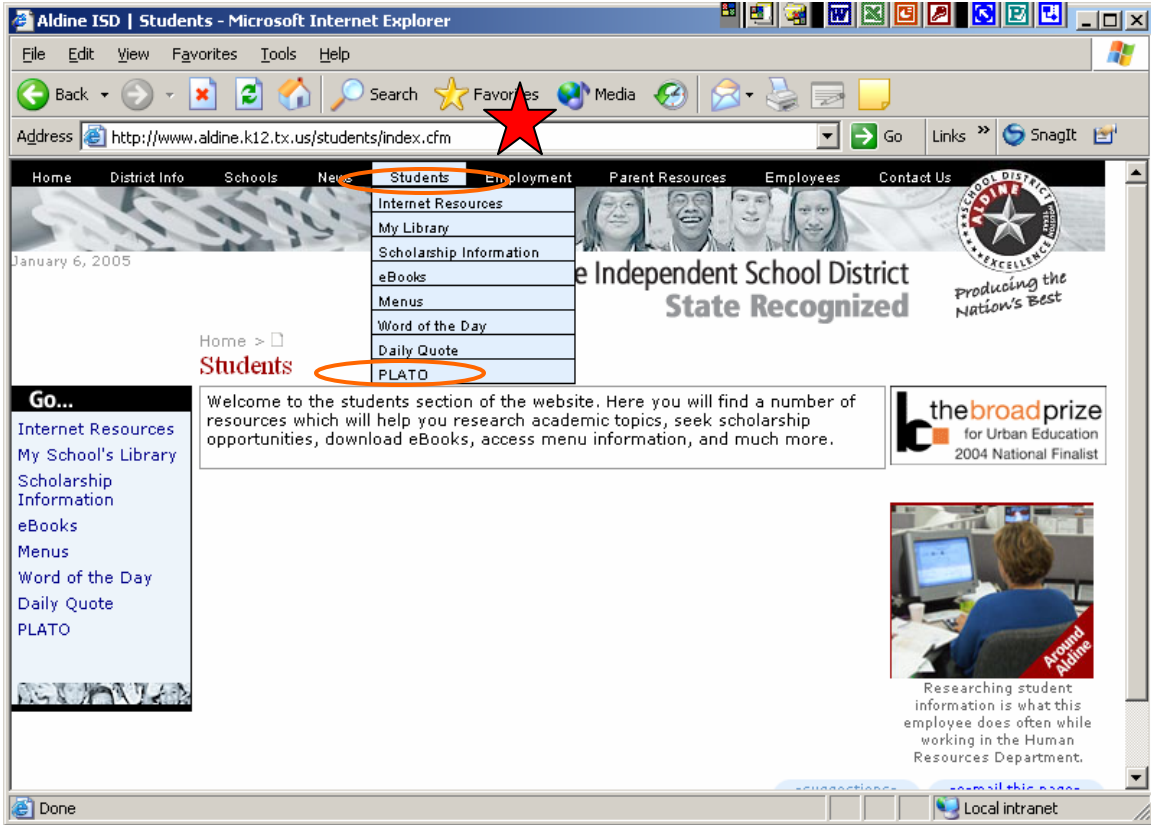

URL Address: www.aldine.k12.tx.us

Open Students.
Click PLATO
Click grade level

The first time you log on, you need to run the Plato Plug-in. Click the browser plug-ins.

Click on BROWSER PLUG-INS
Scroll down to Windows PC Users: